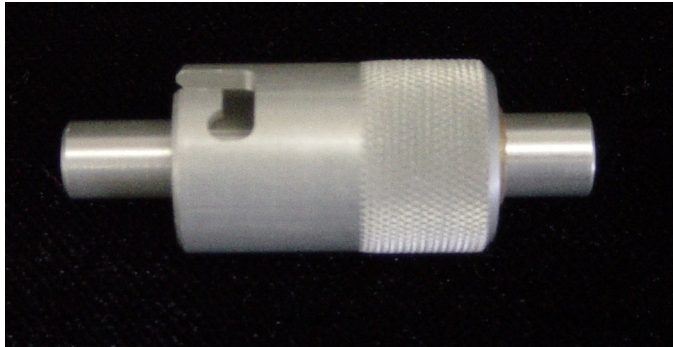

QUICK CONNECTOR, PB2 STYLE

Specifications

Part Number: 4110-608

Dimensions: (A) Length: 1.50"

(B) Weight: 0.28 oz

(C) Fitting Style: PB2

Description: PB2 style fitting will mate with Aerox PB2 Outlet P/N 4110-420, Avox Outlet P/N 36728-01, 802959-01, EROS DPB Series Outlet, BE Aerospace 170081, 170089, Z808, Z641.

Service Medium: Aviator Breathing Oxygen
Per MIL-O-27210

Maintenance: On-Condition